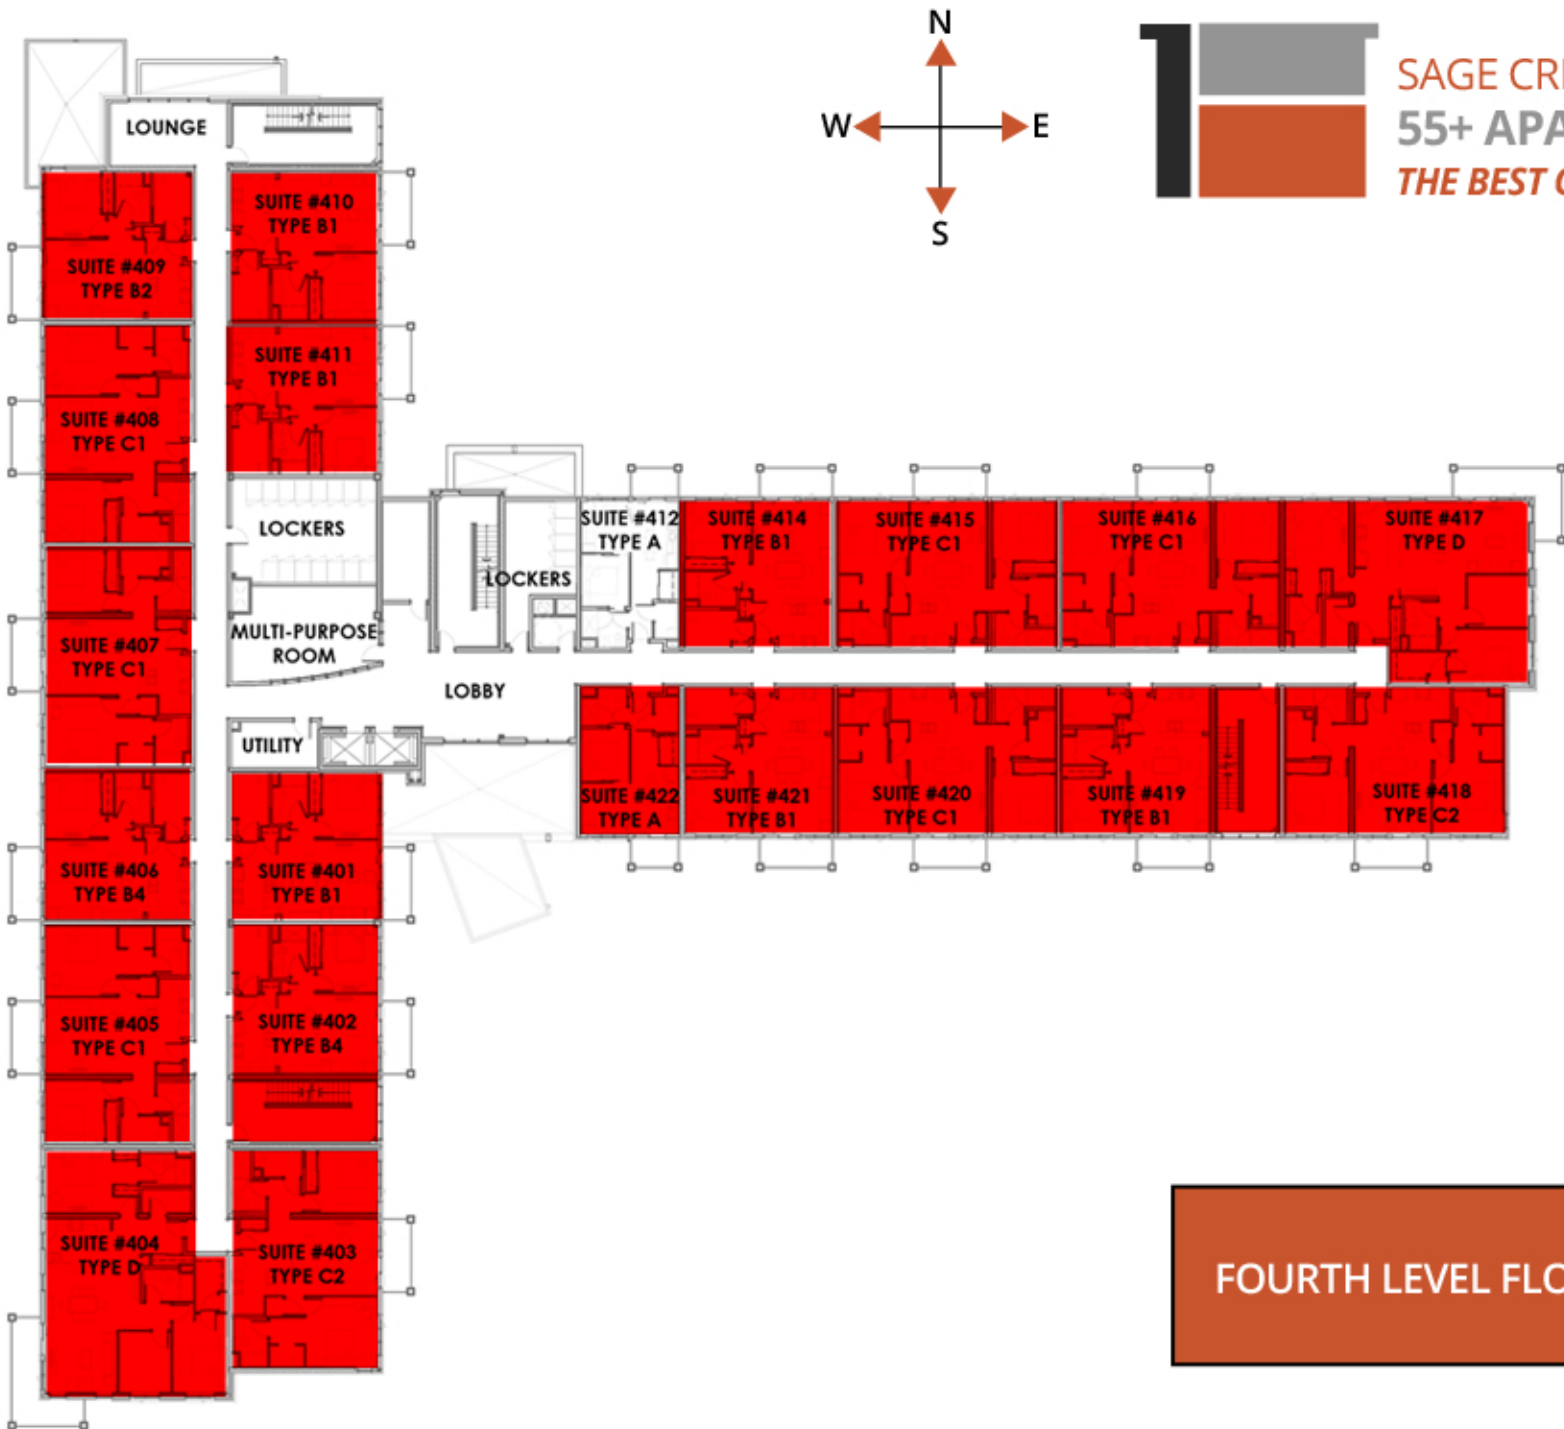

SAGE CREEK POINTE
55+ APARTMENTS
THE BEST OF 55+ LIVING

Suites highlighted in RED are NOT AVAILABLE

MAIN LEVEL FLOOR PLAN

'A' Accessibility Suite

SECOND LEVEL FLOOR PLAN

SAGE CREEK POINTE
55+ APARTMENTS
THE BEST OF 55+ LIVING

THIRD LEVEL FLOOR PLAN

SAGE CREEK POINTE
55+ APARTMENTS
THE BEST OF 55+ LIVING

FOURTH LEVEL FLOOR PLAN

SAGE CREEK POINTE
55+ APARTMENTS
THE BEST OF 55+ LIVING

FIFTH LEVEL FLOOR PLAN