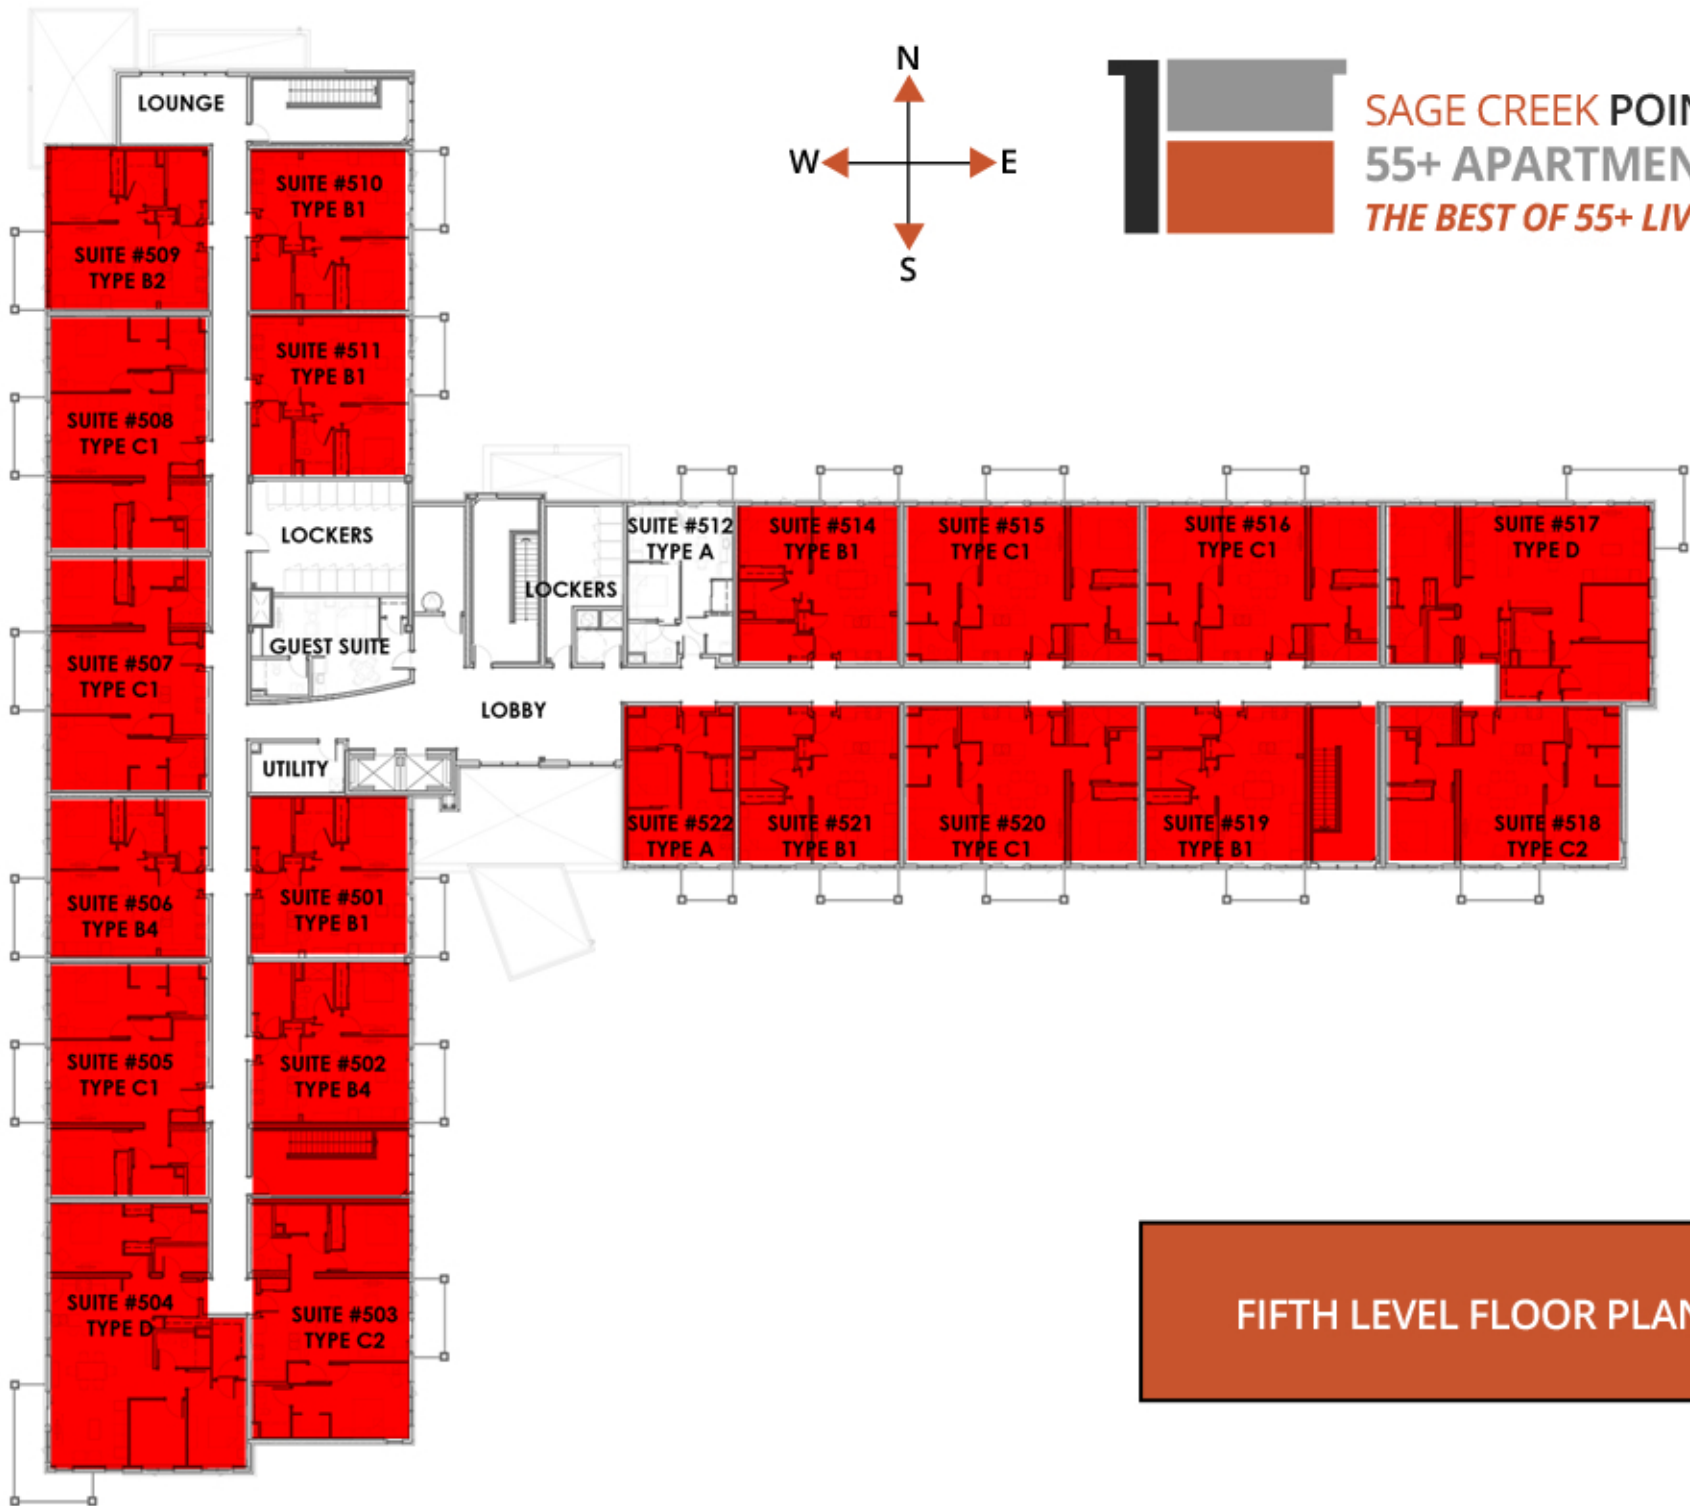

SAGE CREEK POINTE
55+ APARTMENTS
THE BEST OF 55+ LIVING

Suites highlighted in RED are NOT AVAILABLE

MAIN LEVEL FLOOR PLAN

'A' Accessibility Suite

SECOND LEVEL FLOOR PLAN

SAGE CREEK POINTE
55+ APARTMENTS
THE BEST OF 55+ LIVING

THIRD LEVEL FLOOR PLAN

SAGE CREEK POINTE
55+ APARTMENTS
THE BEST OF 55+ LIVING

FOURTH LEVEL FLOOR PLAN

SAGE CREEK POINTE
55+ APARTMENTS
THE BEST OF 55+ LIVING

FIFTH LEVEL FLOOR PLAN