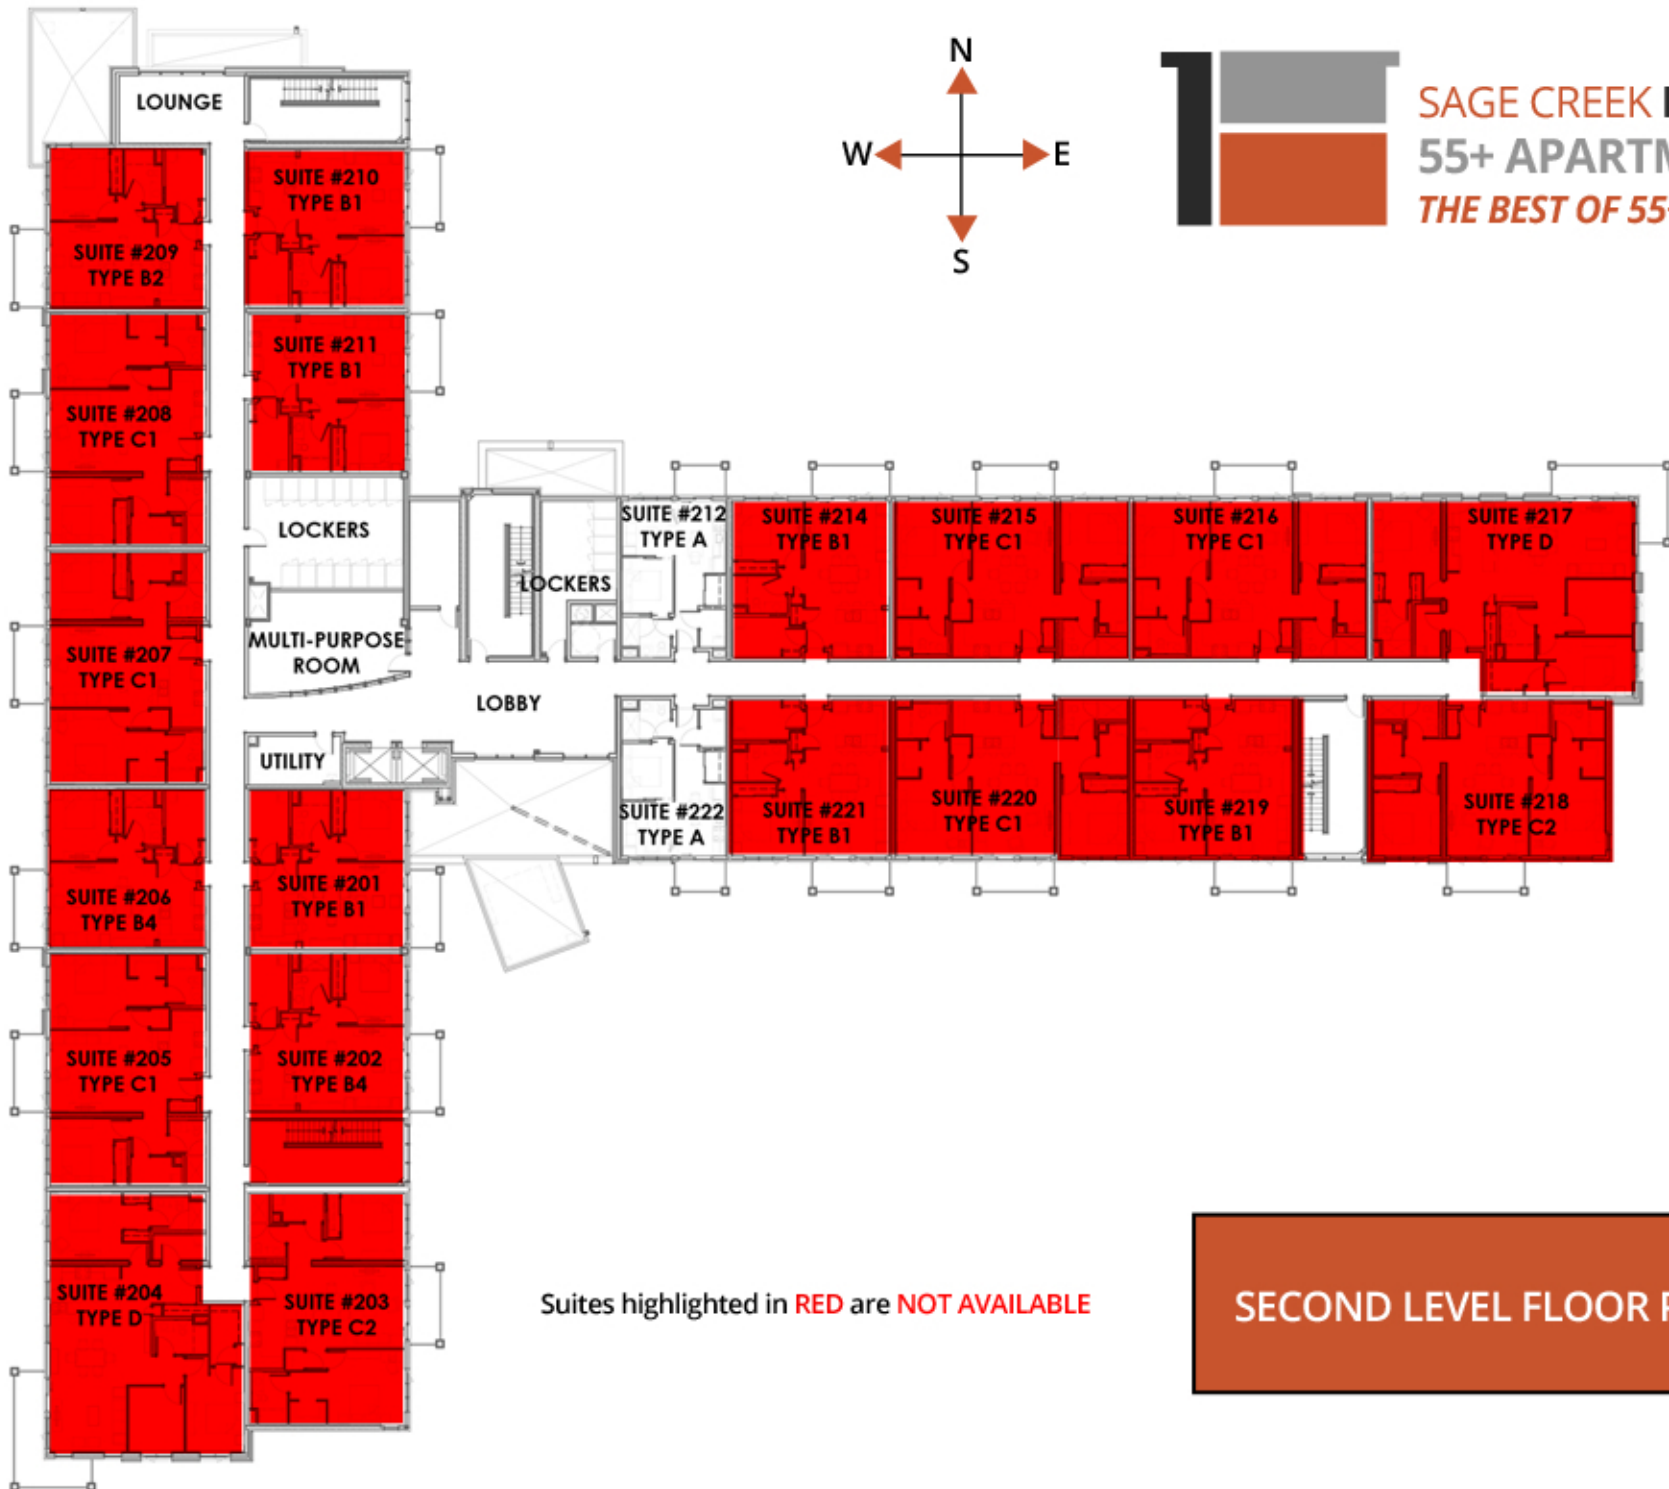

SAGE CREEK POINTE
55+ APARTMENTS
THE BEST OF 55+ LIVING

Suites highlighted in RED are NOT AVAILABLE

MAIN LEVEL FLOOR PLAN

'A' Accessibility Suite

SECOND LEVEL FLOOR PLAN

SAGE CREEK POINTE
55+ APARTMENTS
THE BEST OF 55+ LIVING

THIRD LEVEL FLOOR PLAN

SAGE CREEK POINTE
55+ APARTMENTS
THE BEST OF 55+ LIVING

FOURTH LEVEL FLOOR PLAN

SAGE CREEK POINTE
55+ APARTMENTS
THE BEST OF 55+ LIVING

FIFTH LEVEL FLOOR PLAN