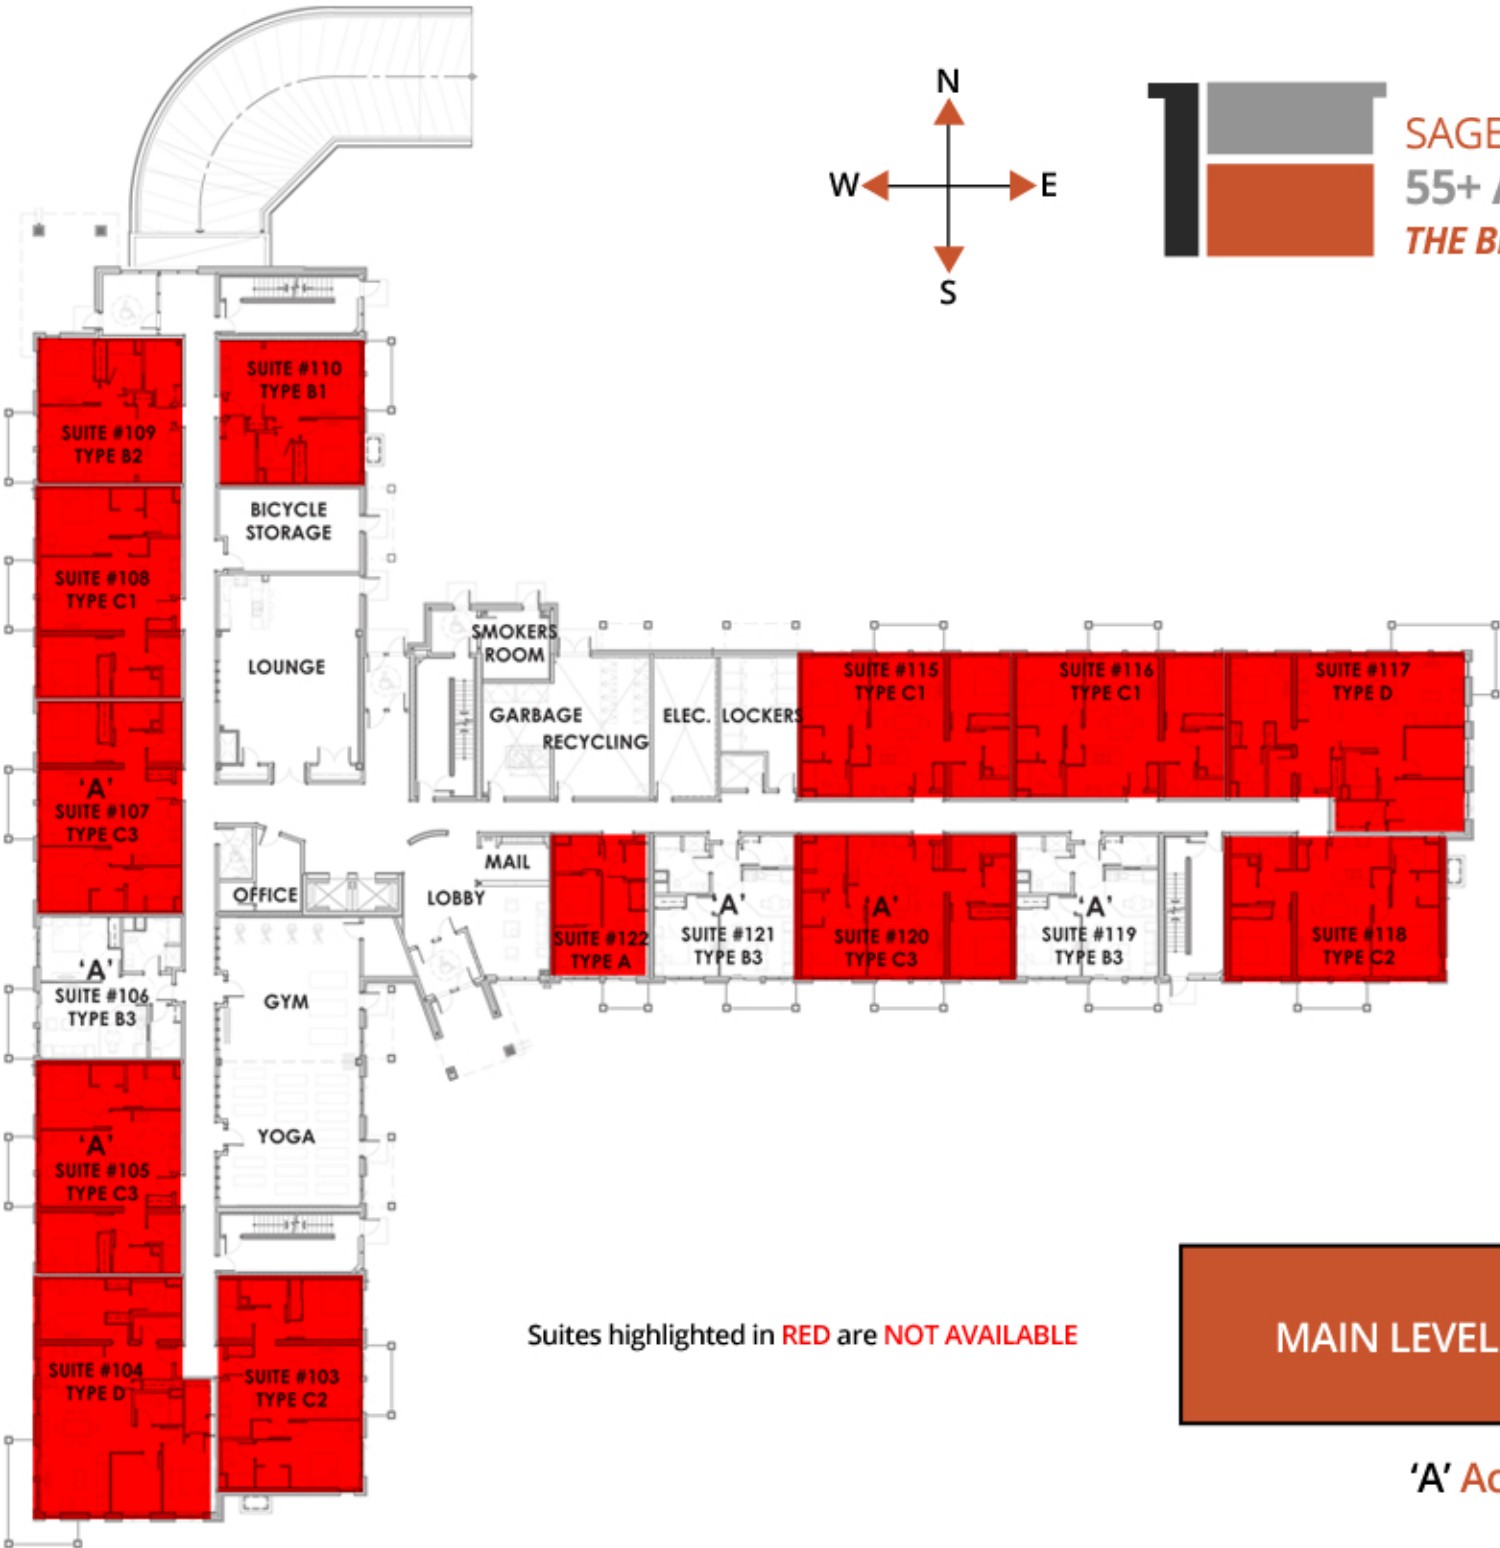

SAGE CREEK POINTE
55+ APARTMENTS
THE BEST OF 55+ LIVING

Suites highlighted in RED are NOT AVAILABLE

MAIN LEVEL FLOOR PLAN

'A' Accessibility Suite

SECOND LEVEL FLOOR PLAN

SAGE CREEK POINTE
55+ APARTMENTS
THE BEST OF 55+ LIVING

THIRD LEVEL FLOOR PLAN

SAGE CREEK POINTE
55+ APARTMENTS
THE BEST OF 55+ LIVING

FOURTH LEVEL FLOOR PLAN

SAGE CREEK POINTE
55+ APARTMENTS
THE BEST OF 55+ LIVING

FIFTH LEVEL FLOOR PLAN