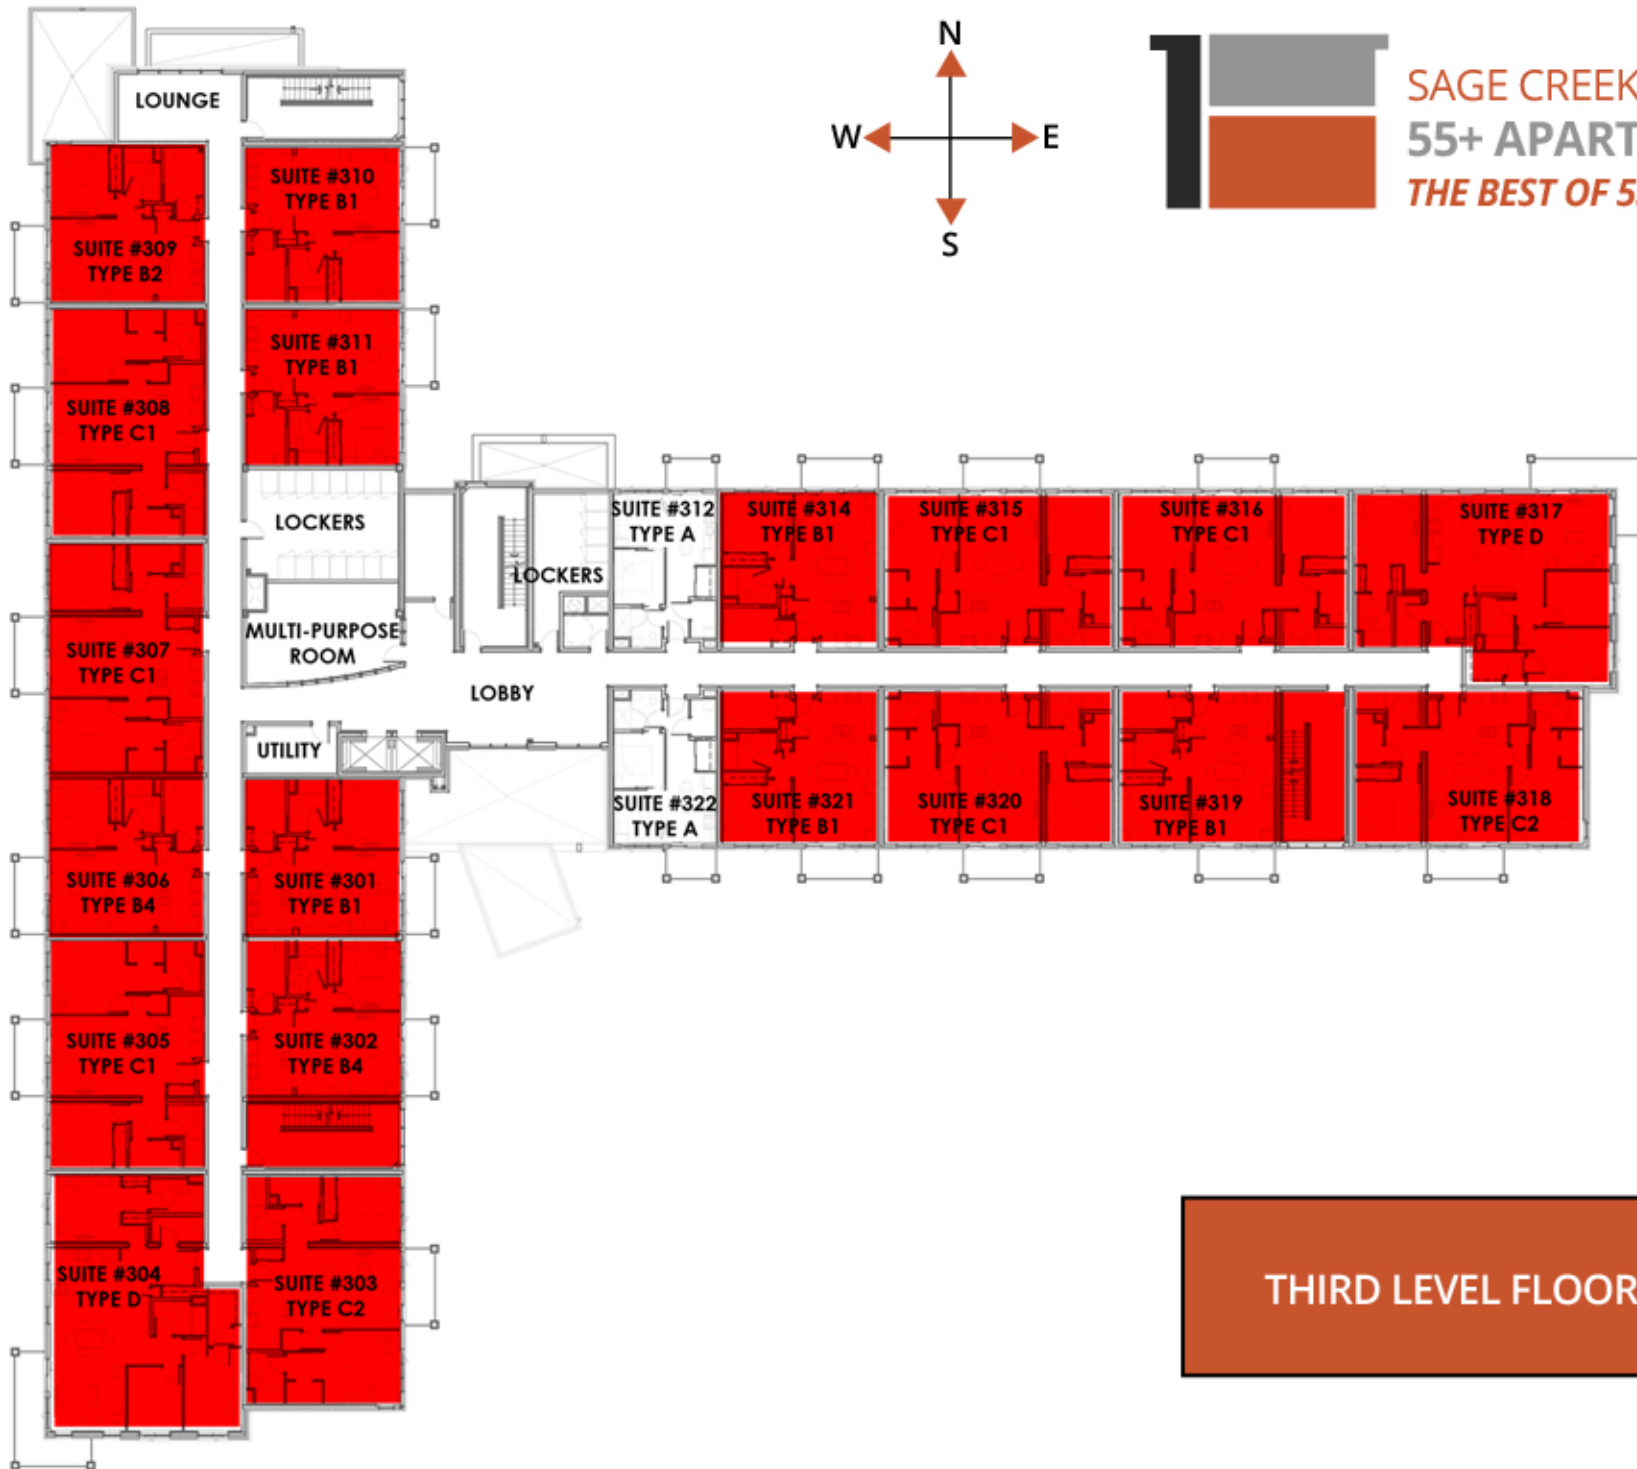

SAGE CREEK POINTE
55+ APARTMENTS
THE BEST OF 55+ LIVING

Suites highlighted in RED are NOT AVAILABLE

MAIN LEVEL FLOOR PLAN

'A' Accessibility Suite

SECOND LEVEL FLOOR PLAN

SAGE CREEK POINTE
55+ APARTMENTS
THE BEST OF 55+ LIVING

THIRD LEVEL FLOOR PLAN

SAGE CREEK POINTE
55+ APARTMENTS
THE BEST OF 55+ LIVING

FOURTH LEVEL FLOOR PLAN

SAGE CREEK POINTE
55+ APARTMENTS
THE BEST OF 55+ LIVING

FIFTH LEVEL FLOOR PLAN